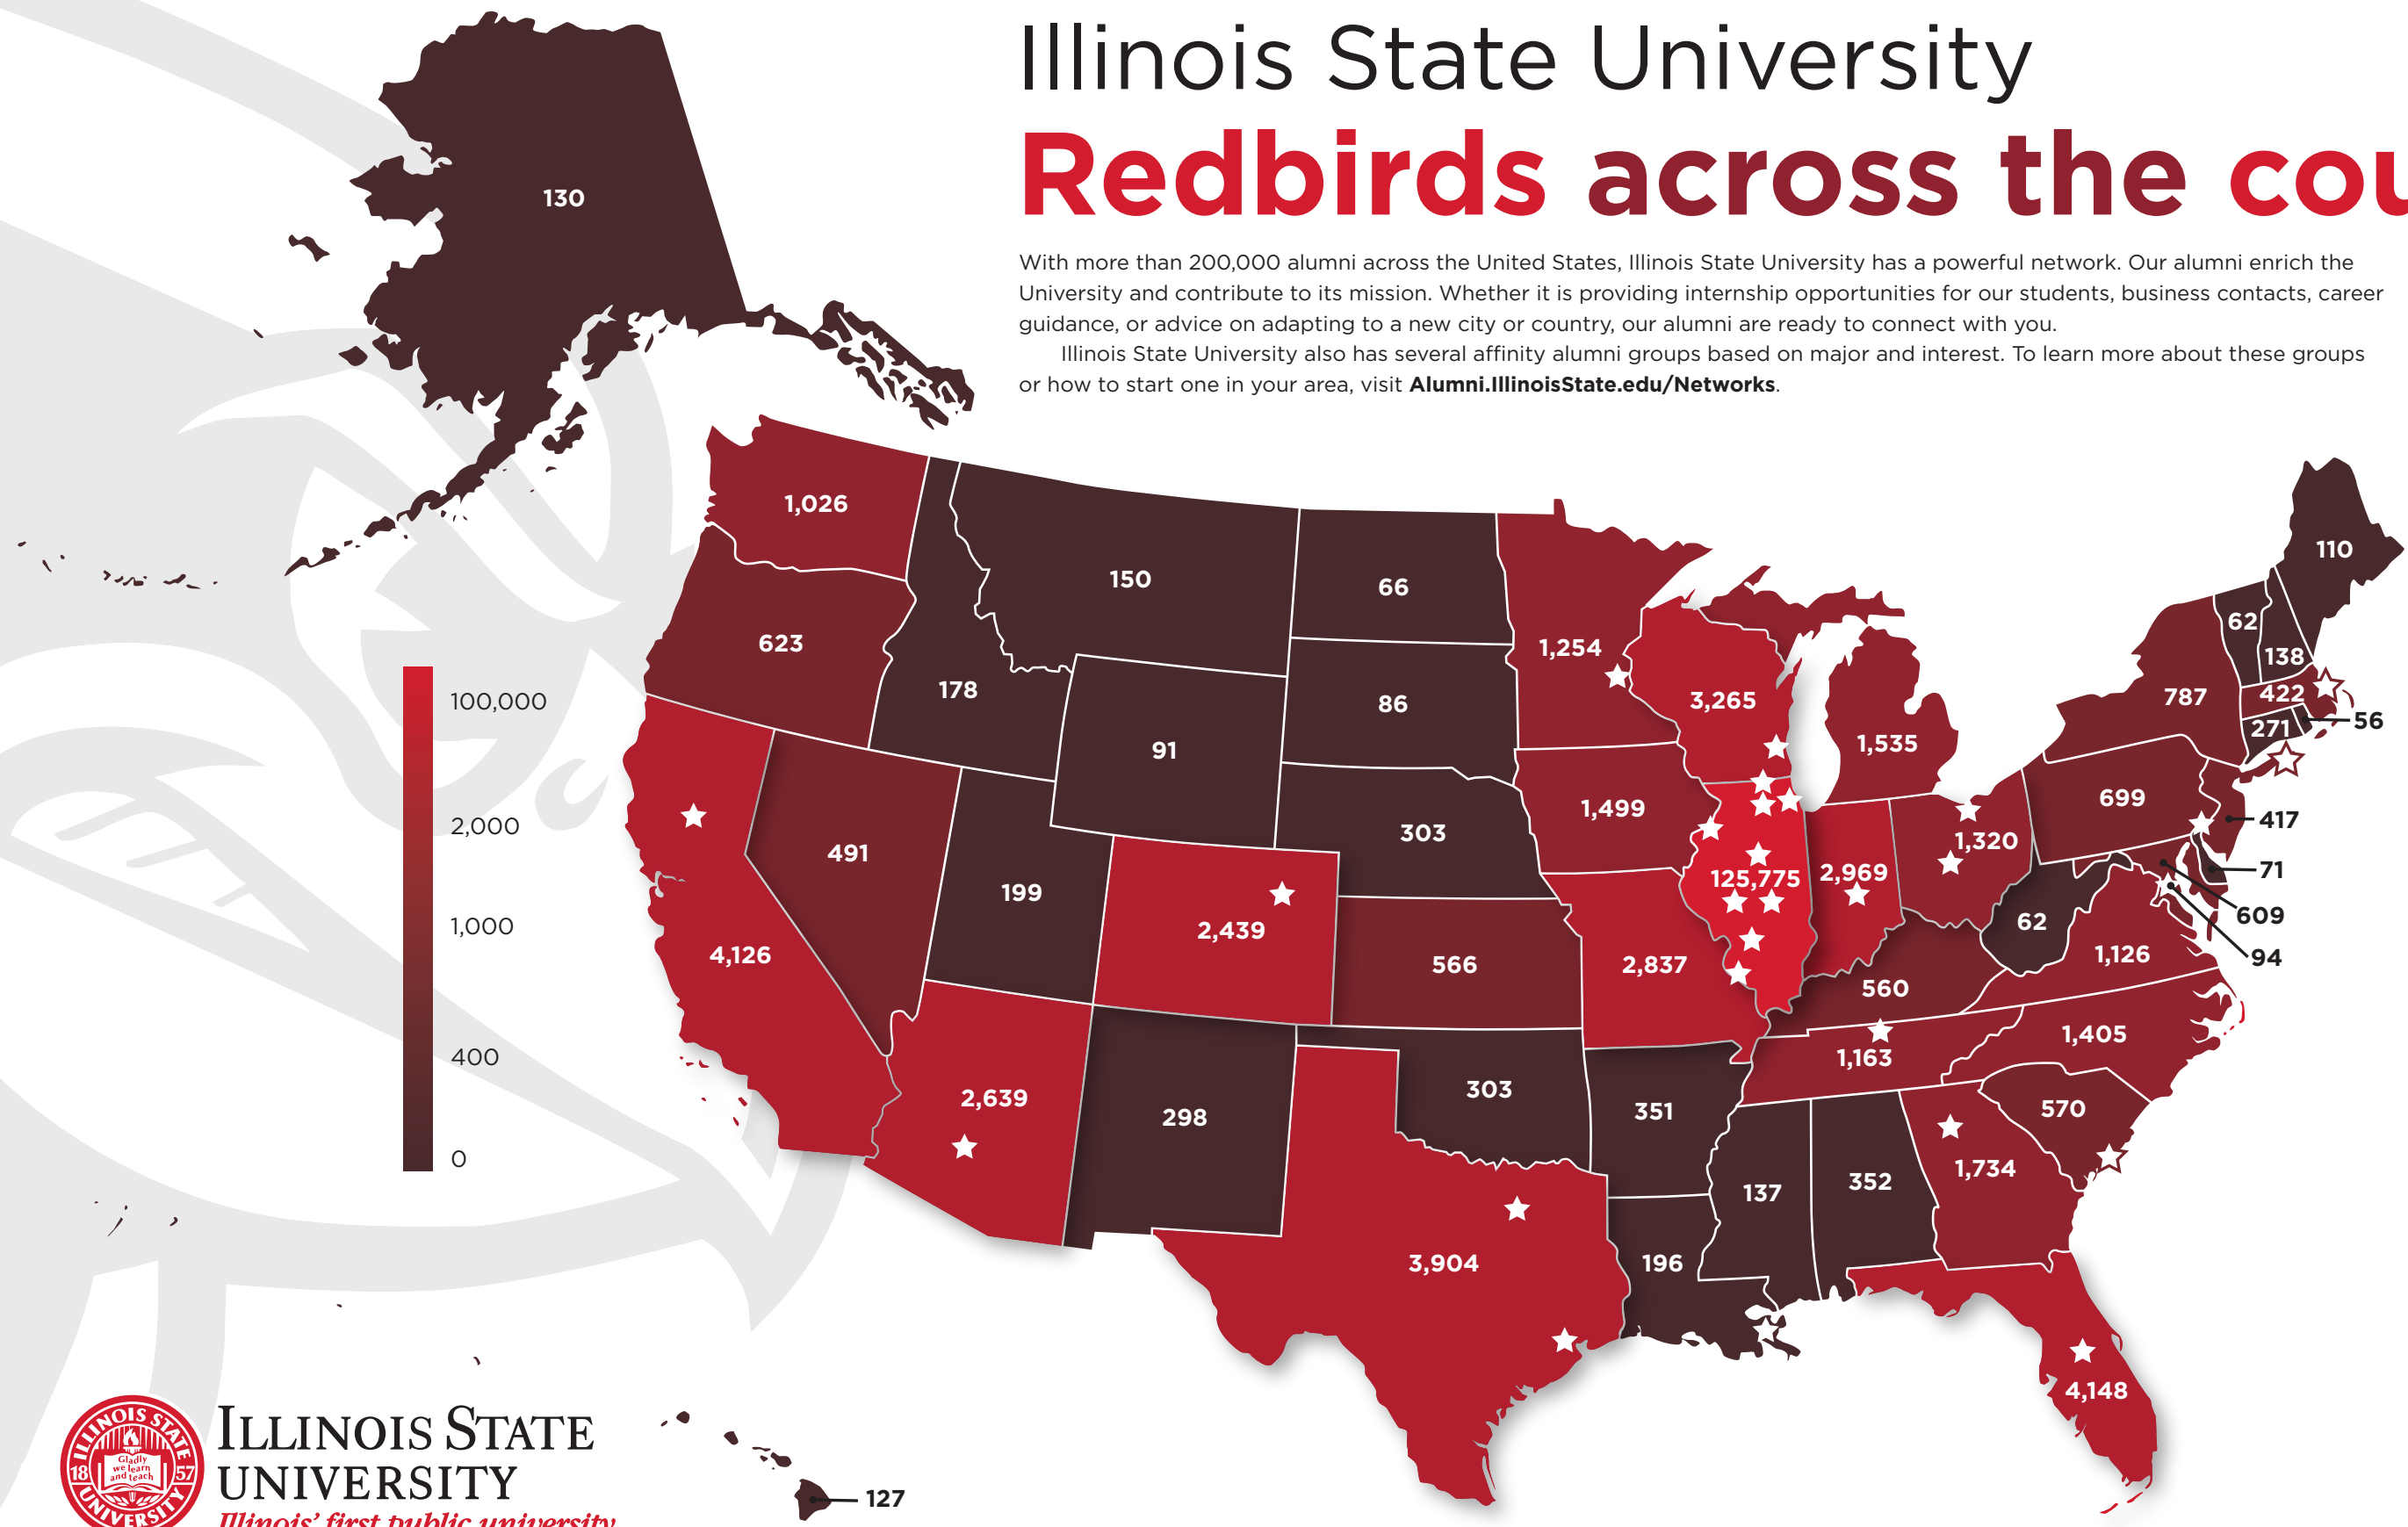

Illinois State University

Redbirds across the country

With more than 200,000 alumni across the United States, Illinois State University has a powerful network. Our alumni enrich the University and contribute to its mission. Whether it is providing internship opportunities for our students, business contacts, career guidance, or advice on adapting to a new city or country, our alumni are ready to connect with you.

Illinois State University also has several affinity alumni groups based on major and interest. To learn more about these groups or how to start one in your area, visit Alumni.IllinoisState.edu/Networks.

- ★ Indicates active alumni network
- Atlanta, GA
 - Capital Area (Washington, D.C.)
 - Central Illinois Young Alumni
 - Champaign-Urbana, IL
 - Charleston, SC
 - Chicago Northwest
 - Chicago West
 - Chicago Young Alumni
 - Cleveland, OH
 - Columbus, OH
 - Dallas/Fort Worth, TX
 - Denver, CO
 - Houston, TX
 - Indianapolis, IN
 - Milwaukee, WI
 - Minneapolis/St. Paul, MN
 - Nashville, TN
 - New England
 - New Orleans, LA
 - New York City, NY
 - Northern California
 - Peoria, IL
 - Philadelphia, PA
 - Phoenix, AZ
 - Quad Cities
 - Springfield, IL
 - St. Louis/Metro East
 - The Villages, FL