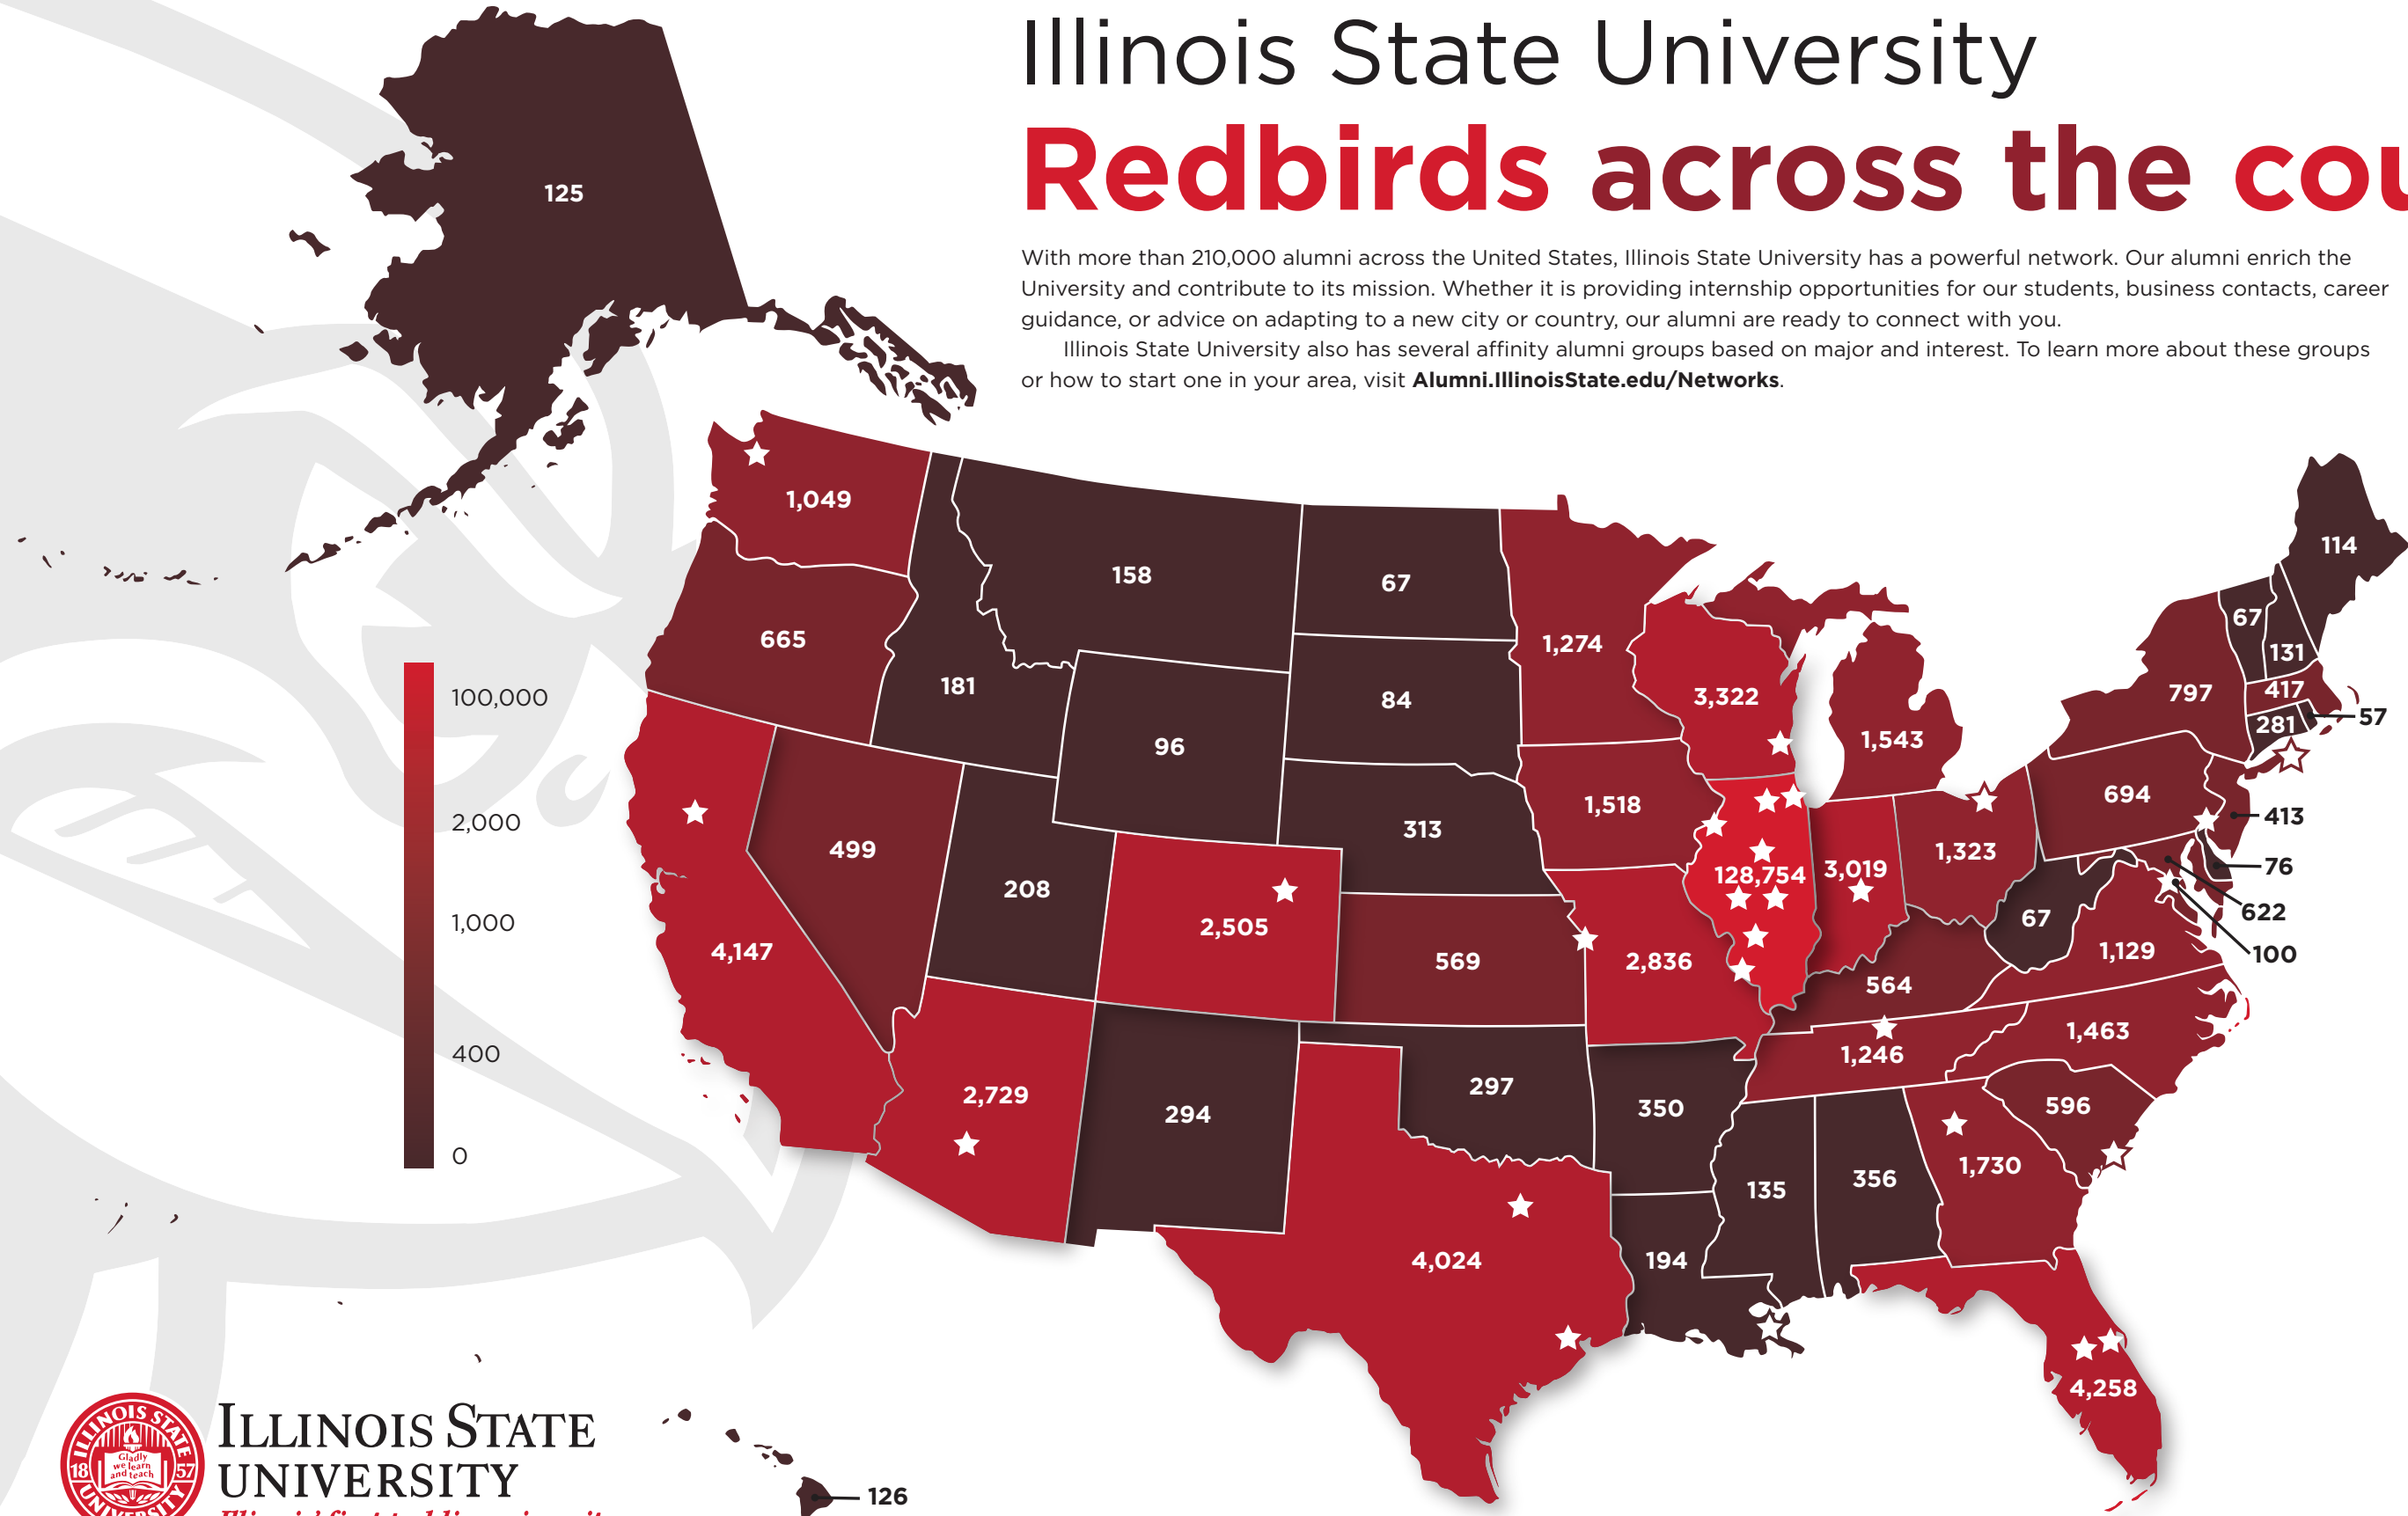

Illinois State University

Redbirds across the country

With more than 210,000 alumni across the United States, Illinois State University has a powerful network. Our alumni enrich the University and contribute to its mission. Whether it is providing internship opportunities for our students, business contacts, career guidance, or advice on adapting to a new city or country, our alumni are ready to connect with you.

Illinois State University also has several affinity alumni groups based on major and interest. To learn more about these groups or how to start one in your area, visit Alumni.IllinoisState.edu/Networks.

★ Indicates active alumni network

- Atlanta
- Capital Area (Washington, D.C.)
- Central Illinois Young Alumni
- Champaign-Urbana
- Charleston, South Carolina
- Chicago Suburbs
- Chicago Young Alumni
- Cleveland
- Dallas/Fort Worth
- Denver
- Houston
- Indianapolis
- Kansas City, Kansas/Missouri
- Milwaukee
- Nashville
- New Orleans
- New York City
- Northern California
- Orlando, Florida
- Peoria
- Philadelphia
- Phoenix
- Quad Cities
- Seattle
- Springfield
- St. Louis/Metro East
- The Villages, Florida